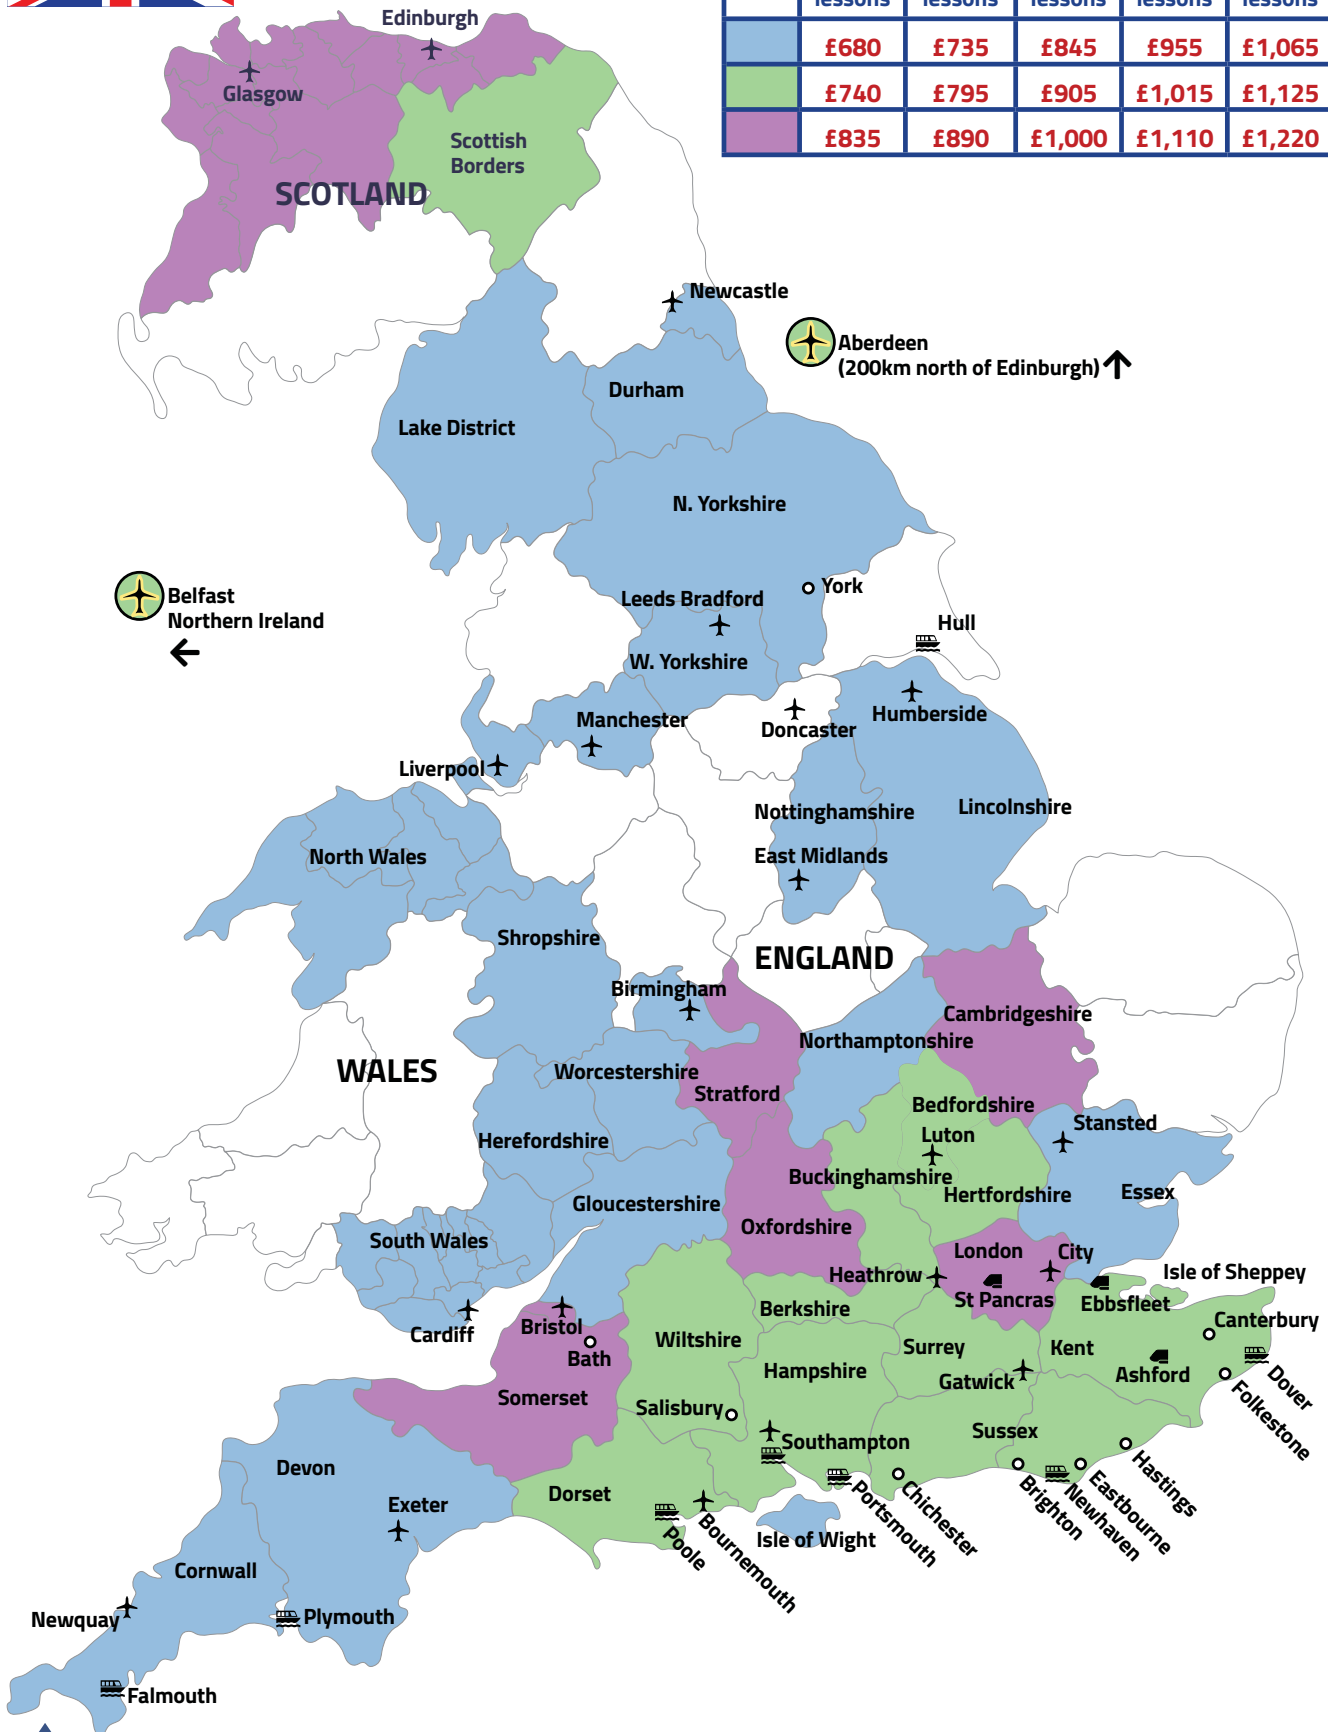

# UK : English

# ✈ Transfers

Transfers 1 way  
Adults £90  
Minors (under 18) £95

Region	Airport/port/station
Aberdeen	Aberdeen
Bedfordshire	Stansted, Luton
Belfast	Belfast
Berkshire	Heathrow, St Pancras, Gatwick, London City, Luton
Birmingham	Birmingham, East Midlands
Buckinghamshire	Heathrow, St Pancras, Gatwick, London City, Luton
Cambridgeshire	Stansted, Luton
Cornwall	Newquay, ports (Plymouth or Falmouth), Exeter
Devon	Exeter, Plymouth port
Dorset	Bournemouth, Southampton, ports (Portsmouth, Poole)
Durham	Newcastle
Edinburgh	Edinburgh (during Festival 2-26 Aug, 15 hrs lessons + 10 hrs activities obligatory)
Essex	Stansted, London City, St Pancras
Glasgow	Glasgow
Gloucestershire	Birmingham, Bristol
Hampshire North	Heathrow, Bristol
Hampshire South	Southampton, Heathrow, Bournemouth, Gatwick, ports (Southampton, Portsmouth), St Pancras
Herefordshire	Birmingham
Hertfordshire	Luton, Heathrow
Isle of Wight	Southampton (flight must arrive before 20.00 & depart after 10.00), Portsmouth port
Kent East	Ashford, Ebbsfleet, Dover port
Kent North	Gatwick, Ashford, Ebbsfleet, St Pancras, Heathrow, Dover port

Region	Airport/port/station
Kent West	Heathrow, Gatwick, Ebbsfleet, Ashford, Newhaven port
Lake District	Liverpool, Manchester
Lincolnshire	East Midlands, Doncaster, Humberside, Leeds Bradford, Hull port
Liverpool	Liverpool, Manchester
London	Heathrow, Gatwick, London City, St Pancras
Manchester	Manchester, Liverpool
Newcastle	Newcastle
Northamptonshire	Luton, Birmingham, East Midlands
Nottinghamshire <b>NEW!</b>	East Midlands, Birmingham
Oxfordshire	Heathrow
Scottish Borders	Edinburgh, Newcastle
Shropshire	Birmingham
Somerset	Bristol (Bath 16+ only)
Stratford	Birmingham
Surrey	Heathrow, Gatwick, St Pancras, Ebbsfleet, Ashford
Sussex	Gatwick, Heathrow, Ashford (Hastings area only), Ebbsfleet, Newhaven port
Wales North	Liverpool, Manchester
Wales South	Cardiff
Wiltshire South	Southampton, Bournemouth
Worcestershire	Birmingham
Yorkshire North & West	Leeds Bradford